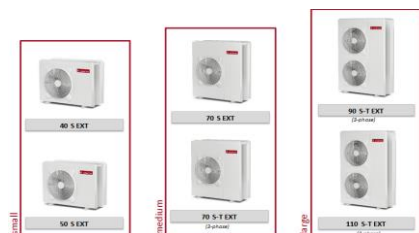

Komplekto nuotrauka	Pragma kodas	Gamyklinis kodas	Pavadinimas	Kataloginė kaina be PVM	Kataloginė kaina su PVM
Ariston Flex - vidinis + išorinis blokas, išorinis vandens šildytuvas, Sensys, WiFi modulis					
	787008	3300918	Šilumos siurblys Nimbus Flex 40 S 6kW Ø1 su išoriniu vandens šildytuvu 180l ir WiFi moduliu ARISTON 3300918	4 330,58	5240,00
	787005	3300919	Šilumos siurblys Nimbus Flex 50 S 7kW Ø1 su išoriniu vandens šildytuvu 180l ir WiFi moduliu ARISTON 3300919	4 549,59	5505,00
	787006	3300920	Šilumos siurblys Nimbus Flex 70 S 11kW Ø1 su išoriniu vandens šildytuvu 180l ir WiFi moduliu ARISTON 3300920	4 669,42	5650,00
	787009	3300921	Šilumos siurblys Nimbus Flex 70 S T 11kW Ø3 su išoriniu vandens šildytuvu 180l ir WiFi moduliu ARISTON 3300921	5 966,94	7220,00
	787010	3300922	Šilumos siurblys Nimbus Flex 90 S T 14kW Ø3 su išoriniu vandens šildytuvu 180l ir WiFi moduliu ARISTON 3300922	6 297,52	7620,00
	787011	3300923	Šilumos siurblys Nimbus Flex 110 S T 17kW Ø3 su išoriniu vandens šildytuvu 180l ir WiFi moduliu ARISTON 3300923	6 743,80	8160,00
	787012	3300924	Šilumos siurblys Nimbus Flex 90 S T 14kW Ø3 su išoriniu vandens šildytuvu 300l ir WiFi moduliu ARISTON 3300924	6 942,15	8400,00
	787013	3300925	Šilumos siurblys Nimbus Flex 110 S T 17kW Ø3 su išoriniu vandens šildytuvu 300l ir WiFi moduliu ARISTON 3300925	7 355,37	8900,00
Ariston Compact - vidinis + išorinis blokas, integruotas vandens šildytuvas 180l, Sensys, WiFi modulis					
	787001	3300926	Šilumos siurblys Nimbus Compact 40 S 6kW Ø1 su integruotu vandens šildytuvu 180l ir WiFi moduliu ARISTON 3300926	5 090,91	6160,00
	787002	3300927	Šilumos siurblys Nimbus Compact 50 S 7kW Ø1 su integruotu vandens šildytuvu 180l ir WiFi moduliu ARISTON 3300927	5 132,23	6210,00
	787003	3300928	Šilumos siurblys Nimbus Compact 70 S 11kW Ø1 su integruotu vandens šildytuvu 180l ir WiFi moduliu ARISTON 3300928	5 938,02	7185,00
	787004	3300929	Šilumos siurblys Nimbus Compact 70 S T 11kW Ø3 su integruotu vandens šildytuvu 180l ir WiFi moduliu ARISTON 3300929	6 826,45	8260,00
Ariston Plus - vidinis + išorinis blokas, Sensys, WiFi modulis					
	787014	3300930	Šilumos siurblys Nimbus Plus 40 S 6kW Ø1 išorinis + vidinis blokas, su WiFi moduliu ARISTON 3300930	3 454,55	4180,00
	787007	3300931	Šilumos siurblys Nimbus Plus 50 S 7kW Ø1 išorinis + vidinis blokas, su WiFi moduliu ARISTON 3300931	3 516,53	4255,00
	787015	3300932	Šilumos siurblys Nimbus Plus 70 S 11kW Ø1 išorinis + vidinis blokas, su WiFi moduliu ARISTON 3300932	3 814,05	4615,00
	787016	3300933	Šilumos siurblys Nimbus Plus 70 S T 11kW Ø3 išorinis + vidinis blokas, su WiFi moduliu ARISTON 3300933	4 809,92	5820,00
	787017	3300934	Šilumos siurblys Nimbus Plus 90 S T 14kW Ø3 išorinis + vidinis blokas, su WiFi moduliu ARISTON 3300934	5 487,60	6640,00
	787018	3300935	Šilumos siurblys Nimbus Plus 110 S T 17kW Ø3 išorinis + vidinis blokas, su WiFi moduliu ARISTON 3300935	5 834,71	7060,00

	kW (A7W35)	Power Supply	DHW tank
PLUS No DHW	• 4 kW • 5 kW • 7 kW • 9 kW • 11 kW	• 1ph • 1ph • 1ph – 3ph • 3ph • 3ph	NO
COMPACT DHW with integrated tank	• 4 kW • 5 kW • 7 kW	• 1ph • 1ph • 1ph – 3ph	• 180 l • 300 l (1-coil)
FLEX DHW with separated tank	• 4 kW • 5 kW • 7 kW • 9 kW • 11 kW	• 1ph • 1ph • 1ph – 3ph • 3ph • 3ph	• 180 l • 300 l (1-coil)

- DOUBLE ANODE PROTECTION
  - Magnesium Anode
  - Prop-tech anode
- HIGH SURFACE EXCHANGE COIL
  - 1,5 m² in the 180 l
  - 2,4 m² in the 300 l
- HIGH INSULATION (E_{sp} class C)
  - 50 mm in the 180 l
  - 60 mm in the 300 l
- SANITARY WATER INLET
  - With special deflector

Anaga

UAB „Anaga“
Kauno g. 36, Vilnius
+370 5 2150738
info@anaga.lt
www.anaga.lt